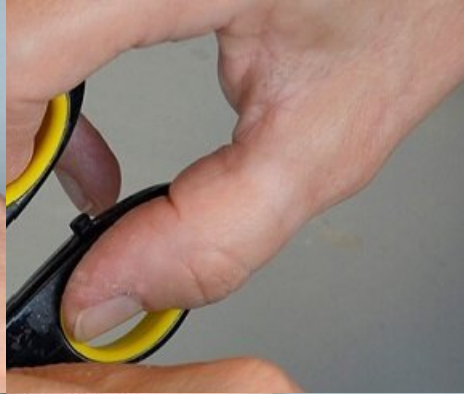

Beton-Windlichte im Metallic-Look

Instructions No. 1532

Difficulty: Beginner

Working time: 45 Minutes

When the days get shorter and it gets dark much earlier, your home should not lack atmospheric and cosy lighting. In this **handicraft instruction** we show you how you can make this glamorous decoration of concrete for your well-being place with little effort and material yourself.