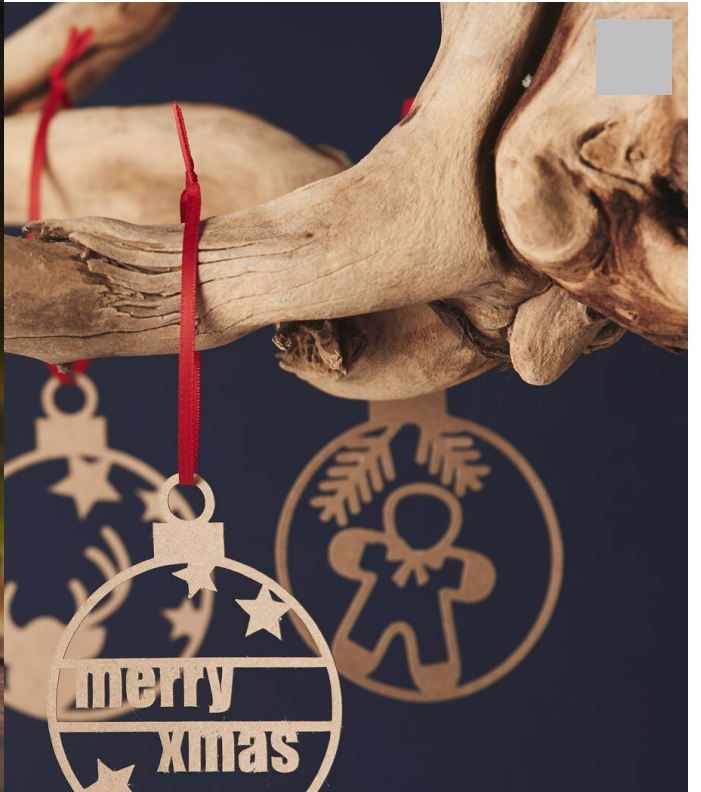

# Card motif template for your Silhouette Cameo

Instructions No. 1864

Difficulty: Beginner

Working time: 1 hour

What would **Christmas** be **without** pretty cards? With our great **motif template**, specially designed for the Silhouette Cameo, you can create a personal filigree card that is an eye-catcher.

Here you can find more beautiful motif templates for the Silhouette Cameo

Silhouette Cameo4

329,00 €

[Item details](#)

Quantity:

1

[Add to shopping cart](#)

**New instructions  
every week directly  
in your inbox**