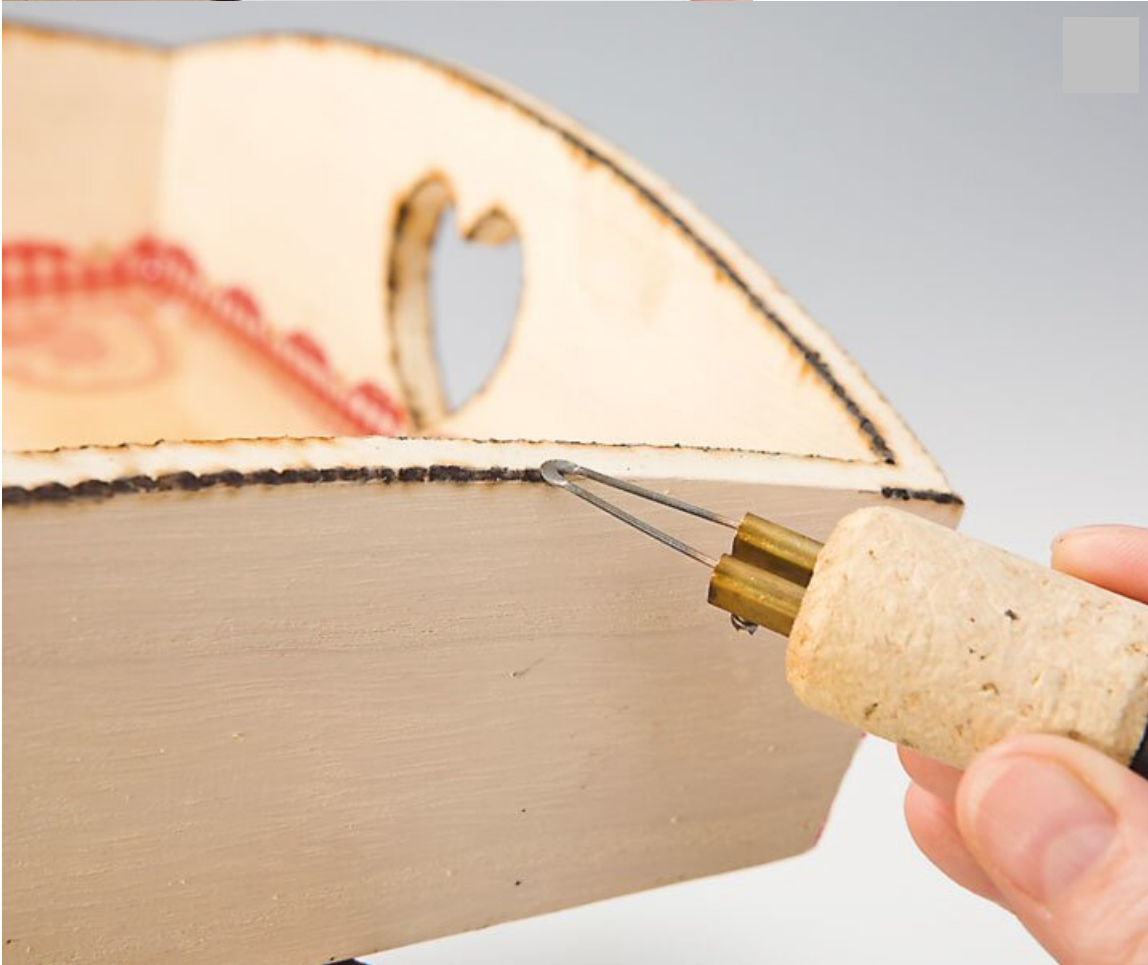

Country house style tray

Instructions No. 279

themenset_389_anzeigeblock_2

Napkin technique and **Wooden burning** are tastefully combined in this heart-shaped tray in alpine look. A cold glaze coating provides additional protection and gives the tray a particularly shiny appearance.

g loop is cleaned
d thus hinders the

ically inlaid as if they

:1 and stirred well
o protect it from dust

tal and not moved. To
ds the surface is

yourself be inspired!

VBS Tray "Heart"

6,99 €

[Item details](#)