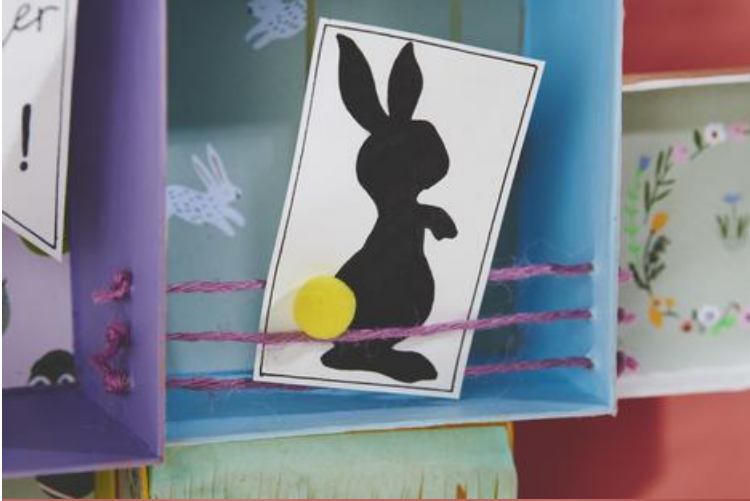

Creative mural

Instructions No. 2175

Difficulty: Beginner

Working time: 3 Hours

Craft this great **Easter shelf** for your home. It offers plenty of space for your **creativity** and can be customised in shape and colour according to your wishes. This way you have a beautiful colourful shelf with all kinds of creative **cards, pennants, sayings, handicrafts** on your wall or windowsill to look at.

VBS Boxes "Square", set of 5

4,89 €

~~8,79 €~~

[Item details](#)

Quantity:

1

Add to shopping cart

607605	Perlon thread, 0.25 mm thick, 100 m long	1
291668-02	Jute cord "Basic"Berry	1
703192-88	Tissue paper, 50 x 70 cm, 20g/m ² , 6 sheetsMint	1
579377-03	Tassel with eyelet, 8 pieces, 15 mmPink	1
579377-04	Tassel with eyelet, 8 pieces, 15 mmWhite	1
12229	VBS Boxes "Square", set of 5	1
652568-32	VBS Pompons, 15 mm, 60 piecesRose	1
652568-21	VBS Pompons, 15 mm, 60 piecesYellow	1
652568-80	VBS Pompons, 15 mm, 60 piecesWhite	1
830942	VBS Decorative egg "Color & Sizes Mix", 38 pieces	1
14125	Tape set "Happy Easter"	1