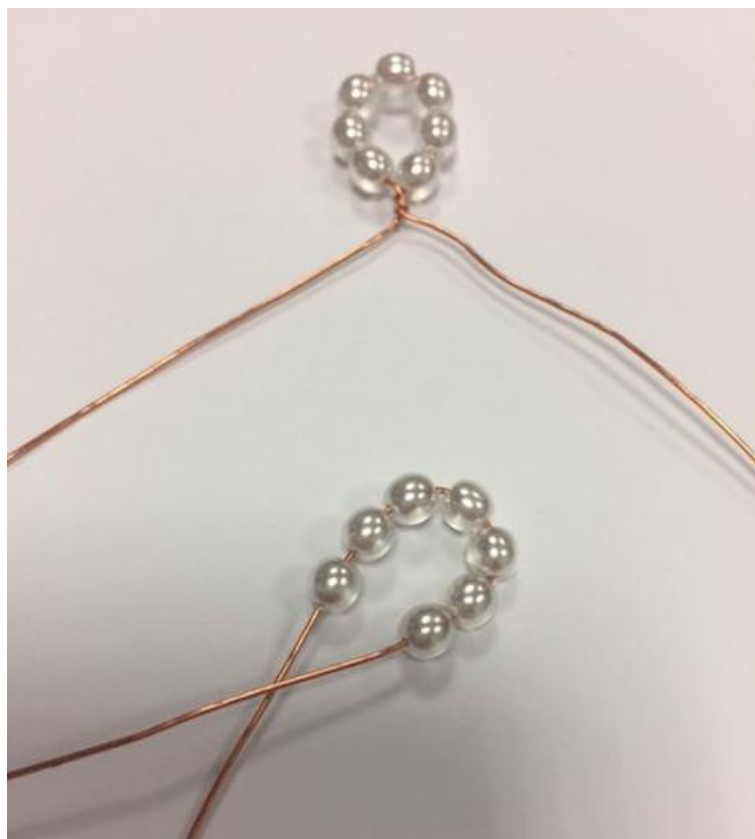

Dreikönigskrone aus Kupferdraht und Glaswachspserlen

Instructions No. 1400

Difficulty: Advanced

Working time: 1 hour

Copper wire, tarnish proof, 0.8 mm

●
1,89 €

(1 m = 0,32 €)

[Item details](#)

Quantity:

Add to shopping cart

Copper wire, tarnish proof, 0.6 mm

●
1,89 €

(1 m = 0,19 €)

[Item details](#)

Quantity:

Add to shopping cart

Article information:

Article number	Article name	Qty
574525-81	Crystal Renaissance glass wax bead, 4mm, 75 piecesSnow White	1

Article number	Article name	Qty
970020	VBS Side cutter	1
970044	VBS Jewellery pliers	1