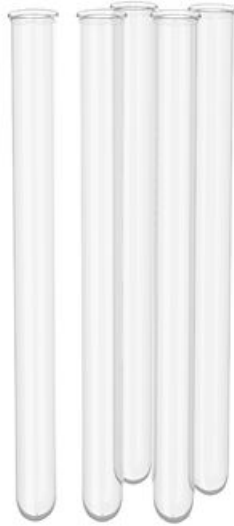

Felt vase with test tubes

Instructions No. 385

Difficulty: Advanced

Working time: 1 hour

A chic idea to present single flowers decoratively: Test tubes are wrapped in soft woollen Felt cloth, the bundle is held together by coloured wire and stable Raffia . The colourful **quilling flowers** are an additional eye-catcher.

Make Quilling Flowers

round the middle of the flower
ing leg towards the front. Now the
d the flower with hot glue.

yourself be inspired!

VBS Glass tubes for decoration, pack of 5

3,39 €

[Item details](#)

Quantity:

Add to shopping cart

566896-01	edding 400 "Permanent Marker" Black	1
970373	VBS Handicraft scissors "Pointed"	1
709279	VBS Folding leg	1
723572	VBS Quilling strips "Colorful", 5 mm, 500 pieces	1