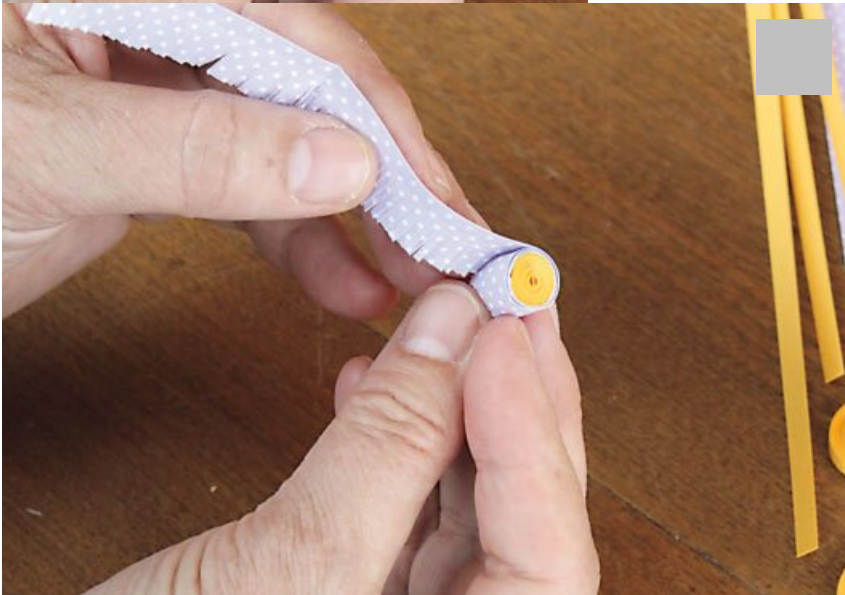

Felt vase with test tubes

Instructions No. 385

Difficulty: Advanced

Working time: 1 hour

A chic idea to present single flowers decoratively: Test tubes are wrapped in soft woollen Felt cloth, the bundle is held together by coloured wire and stable Raffia . The colourful **quilling flowers** are an additional eye-catcher.

Make Quilling Flowers

round the middle of the flower
ing leg towards the front. Now the
d the flower with hot glue.

yourself be inspired!

VBS Glass tubes for decoration, pack of 5

3,39 €

[Item details](#)

Quantity:

Add to shopping cart

566896-01	edding 400 "Permanent Marker" Black	1
970373	VBS Handicraft scissors "Pointed"	1
709279	VBS Folding leg	1
723572	VBS Quilling strips "Colorful", 5 mm, 500 pieces	1