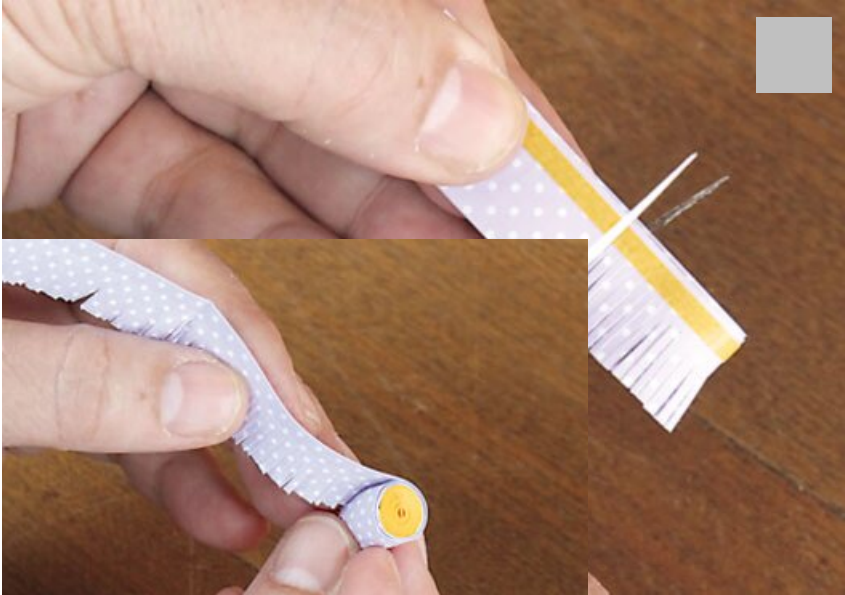

Felt vase with test tubes

Instructions No. 385

Difficulty: Advanced

Working time: 1 hour

A chic idea to present single flowers decoratively: Test tubes are wrapped in soft woollen Felt cloth, the bundle is held together by coloured wire and stable Raffia . The colourful **quilling flowers** are an additional eye-catcher.

Make Quilling Flowers

round the middle of the flower
ing leg towards the front. Now the
d the flower with hot glue.

yourself be inspired!

VBS Glass tubes for decoration, pack of 5

3,39 €

[Item details](#)

Quantity:

Add to shopping cart

566896-01	edding 400 "Permanent Marker" Black	1
970373	VBS Handicraft scissors "Pointed"	1
709279	VBS Folding leg	1
723572	VBS Quilling strips "Colorful", 5 mm, 500 pieces	1