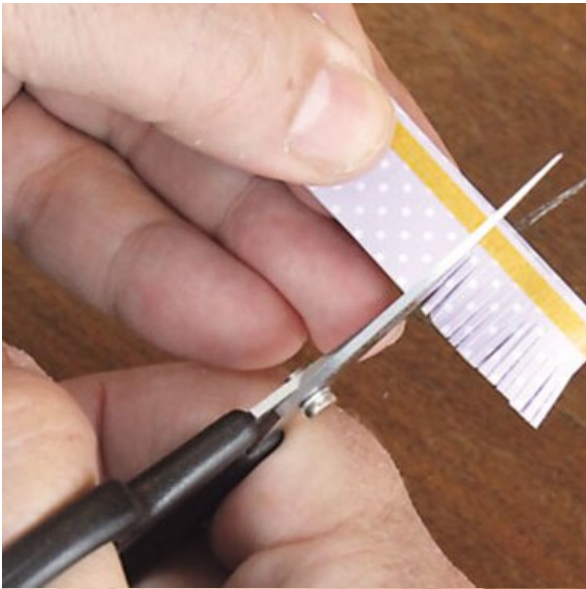

Felt vase with test tubes

Instructions No. 385

Difficulty: Advanced

Working time: 1 hour

A chic idea to present single flowers decoratively: Test tubes are wrapped in soft woollen Felt cloth, the bundle is held together by coloured wire and stable Raffia . The colourful **quilling flowers** are an additional eye-catcher.

Make Quilling Flowers

round the middle of the flower
ing leg towards the front. Now the
d the flower with hot glue.

yourself be inspired!

VBS Glass tubes for decoration, pack of 5

3,39 €

[Item details](#)

Quantity:

Add to shopping cart

566896-01	edding 400 "Permanent Marker" Black	1
970373	VBS Handicraft scissors "Pointed"	1
709279	VBS Folding leg	1
723572	VBS Quilling strips "Colorful", 5 mm, 500 pieces	1