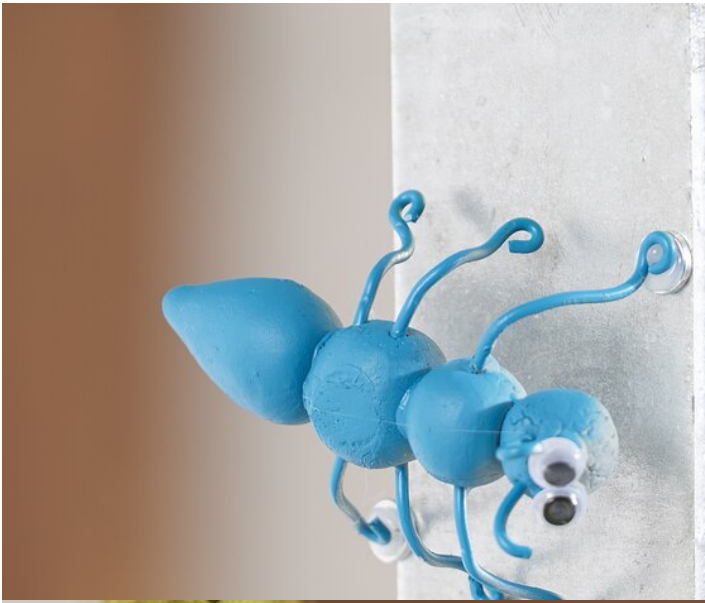

Modeled insects

Instructions No. 1879

Difficulty: Beginner

Working time: 2 Hours

The cute **little crawling animals** are made of **concrete Modelling clay** and will delight both adults and children. They can also be very practical: Equipped with magnets they can remind you of many things, e.g. as **refrigerator magnets** or as note holders **on your pin board**. Also as a **decoration in your garden** the little animals make a great figure.

Article number	Article name	Qty
622165-01	VBS Wiggle eyes self-adhesive "Round"6 mm, 150 pieces	1
10906	Weatherproofing impregnation100 ml	1
10908	Casting compounds Painting primer, colourless100 ml	1
671811-14	Decorative aluminium wire, 2 mmBlack	1
110457	VBS Modelling sticks	1
51163	Hot glue gun, 15-80 Watt	1
970014	VBS Assortment of pliers, set of 3	1
601597	Winding wire	1
755276-36	edding 5200 "Permanentspray", silkmattRust Effect	1
755276-17	edding 5200 "Permanentspray", silkmattPastel-Green	1
755276-11	edding 5200 "Permanentspray", silkmattPetrol	1
755276-38	edding 5200 "Permanentspray", silkmattRosé Gold	1