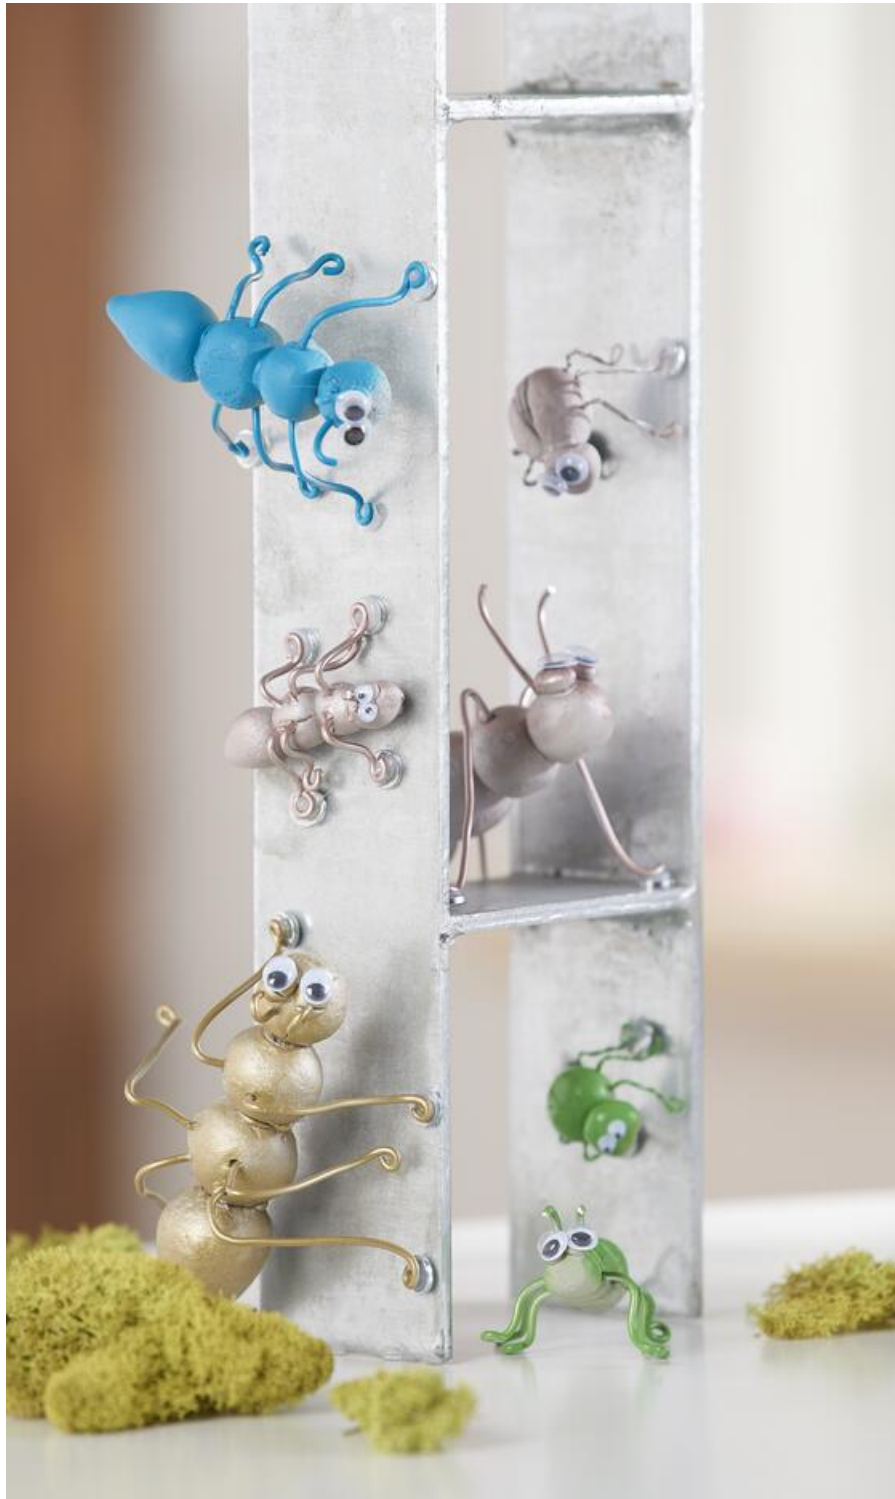

Modeled insects

Instructions No. 1879

Difficulty: Beginner

Working time: 2 Hours

The cute **little crawling animals** are made of **concrete Modelling clay** and will delight both adults and children. They can also be very practical: Equipped with magnets they can remind you of many things, e.g. as **refrigerator magnets** or as note holders **on your pin board**. Also as a **decoration in your garden** the little animals make a great figure.

Concrete modeling clay, gray, 500 g

4,99 €

RRP 6,19 €

(1 kg = 9,98 €)

[Item details](#)

Quantity:

1

Add to shopping cart

Article number	Article name	Qty
622165-01	VBS Wiggle eyes self-adhesive "Round"6 mm, 150 pieces	1
10906	Weatherproofing impregnation100 ml	1
10908	Casting compounds Painting primer, colourless100 ml	1
671811-14	Decorative aluminium wire, 2 mmBlack	1
110457	VBS Modelling sticks	1
51163	Hot glue gun, 15-80 Watt	1
970014	VBS Assortment of pliers, set of 3	1
601597	Winding wire	1
755276-36	edding 5200 "Permanentspray", silkmattRust Effect	1
755276-17	edding 5200 "Permanentspray", silkmattPastel-Green	1
755276-11	edding 5200 "Permanentspray", silkmattPetrol	1
755276-38	edding 5200 "Permanentspray", silkmattRosé Gold	1