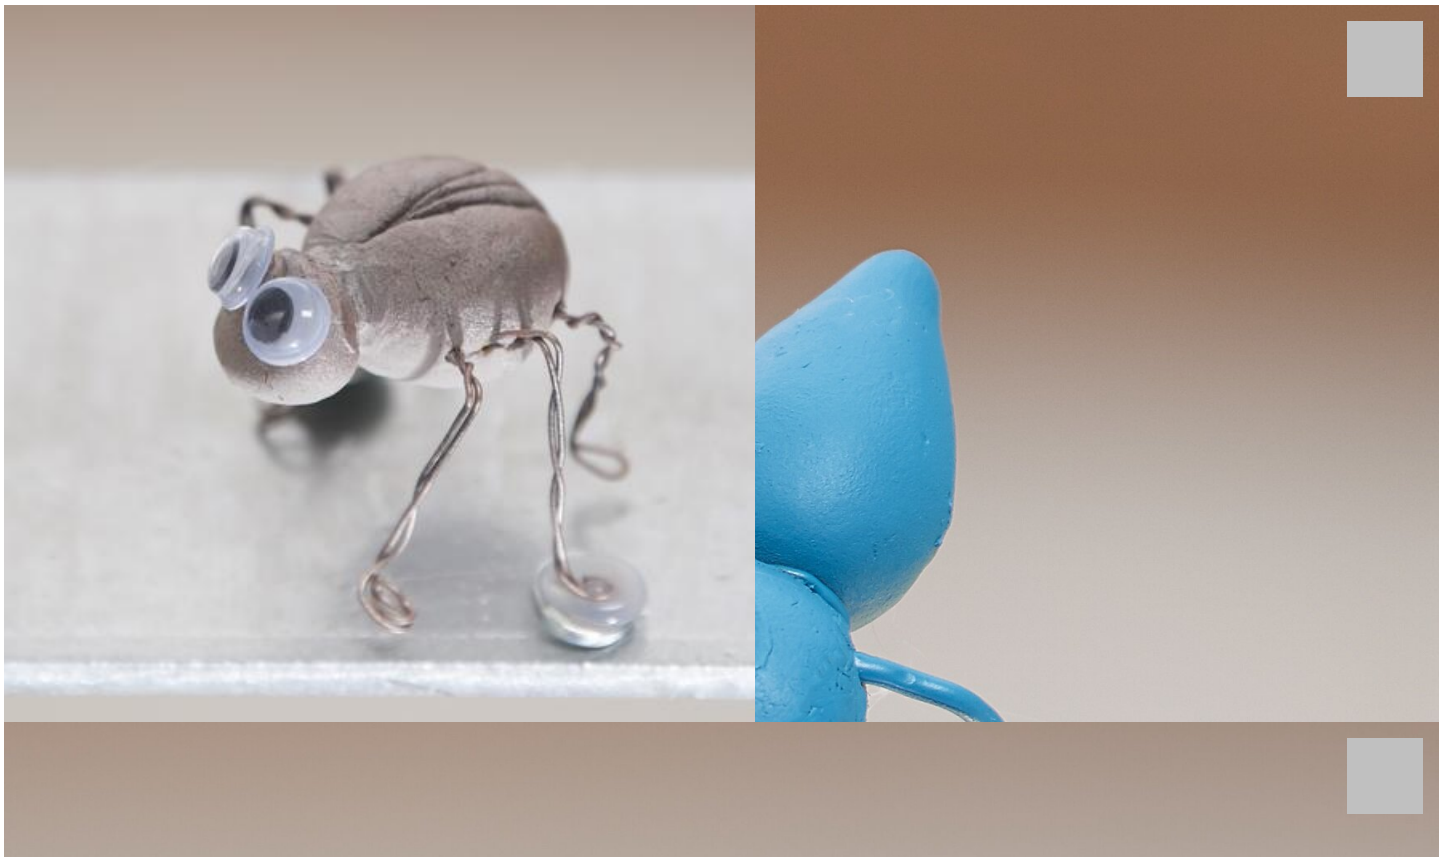

Modeled insects

Instructions No. 1879

Difficulty: Beginner

Working time: 2 Hours

The cute **little crawling animals** are made of **concrete Modelling clay** and will delight both adults and children. They can also be very practical: Equipped with magnets they can remind you of many things, e.g. as **refrigerator magnets** or as note holders **on your pin board**. Also as a **decoration in your garden** the little animals make a great figure.

Concrete modeling clay, gray, 500 g

4,99 €

RRP 6,19 €

(1 kg = 9,98 €)

[Item details](#)

Quantity:

1

Add to shopping cart

Article number	Article name	Qty
622165-01	VBS Wiggle eyes self-adhesive "Round"6 mm, 150 pieces	1
10906	Weatherproofing impregnation100 ml	1
10908	Casting compounds Painting primer, colourless100 ml	1
671811-14	Decorative aluminium wire, 2 mmBlack	1
110457	VBS Modelling sticks	1
51163	Hot glue gun, 15-80 Watt	1
970014	VBS Assortment of pliers, set of 3	1
601597	Winding wire	1
755276-36	edding 5200 "Permanentspray", silkmattRust Effect	1
755276-17	edding 5200 "Permanentspray", silkmattPastel-Green	1
755276-11	edding 5200 "Permanentspray", silkmattPetrol	1
755276-38	edding 5200 "Permanentspray", silkmattRosé Gold	1