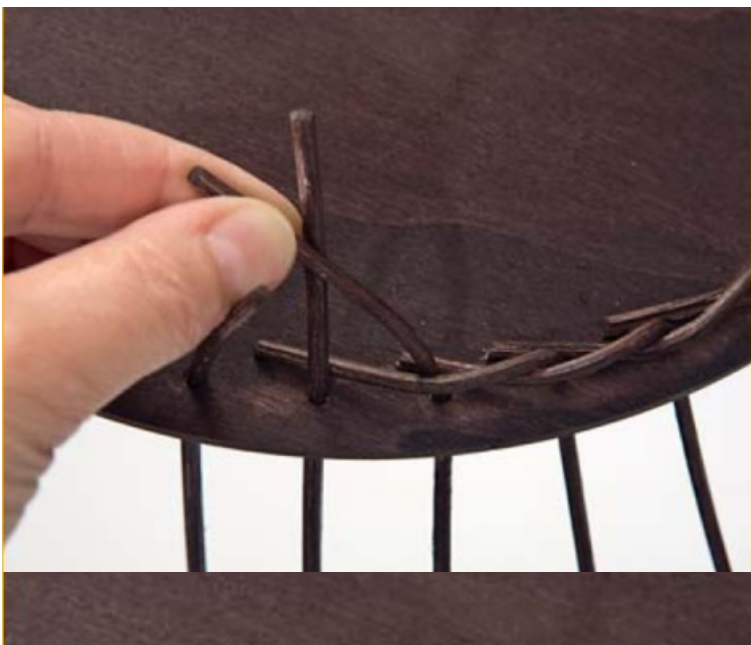

# Peddigree Floor Lamp

Instructions No. 1327

paint the large metal  
d ring provisionally over  
ring (see picture 3).

each bar goes around

use.

VBS Base for baskets "Round", Ø 25 cm

4,29 €

[Item details](#)

#### Article information:

Article number	Article name	Qty
660440	Beech round barØ 4 mm	36
650885	VBS Rattan cane natural, blue tape, Ø 2,0 mm125 g	1
240130	VBS lampshade foil, yard goods	1
706605-02	Straw silk VBS, 50x70cm, 3 sheetslvory	1
686679	VBS Lamp connection cable set "E14" with metal shade	1
754415-16	Wood stain, 50 mlSweet Chestnut	1
754415-18	Wood stain, 50 mlEbony	1
750028-40	Marabu decorative lacquer, 50 mlMedium Brown	1
750028-73	Marabu decorative lacquer, 50 mlBlack	1
640145	Silver wire 0.6 mm, 10 m	1
601108	Perlon thread, thickness 0.3 mm, 100 m	1
650656-60	Leather strap round, Ø 1 mmBrown	2
330350	VBS Painting sponges, 3 pieces	1
722025	VBS Napkin varnish "Glossy"250 ml	1
120340	VBS Napkin brush/Decoupage brush	1
50500	UHU superglue	1