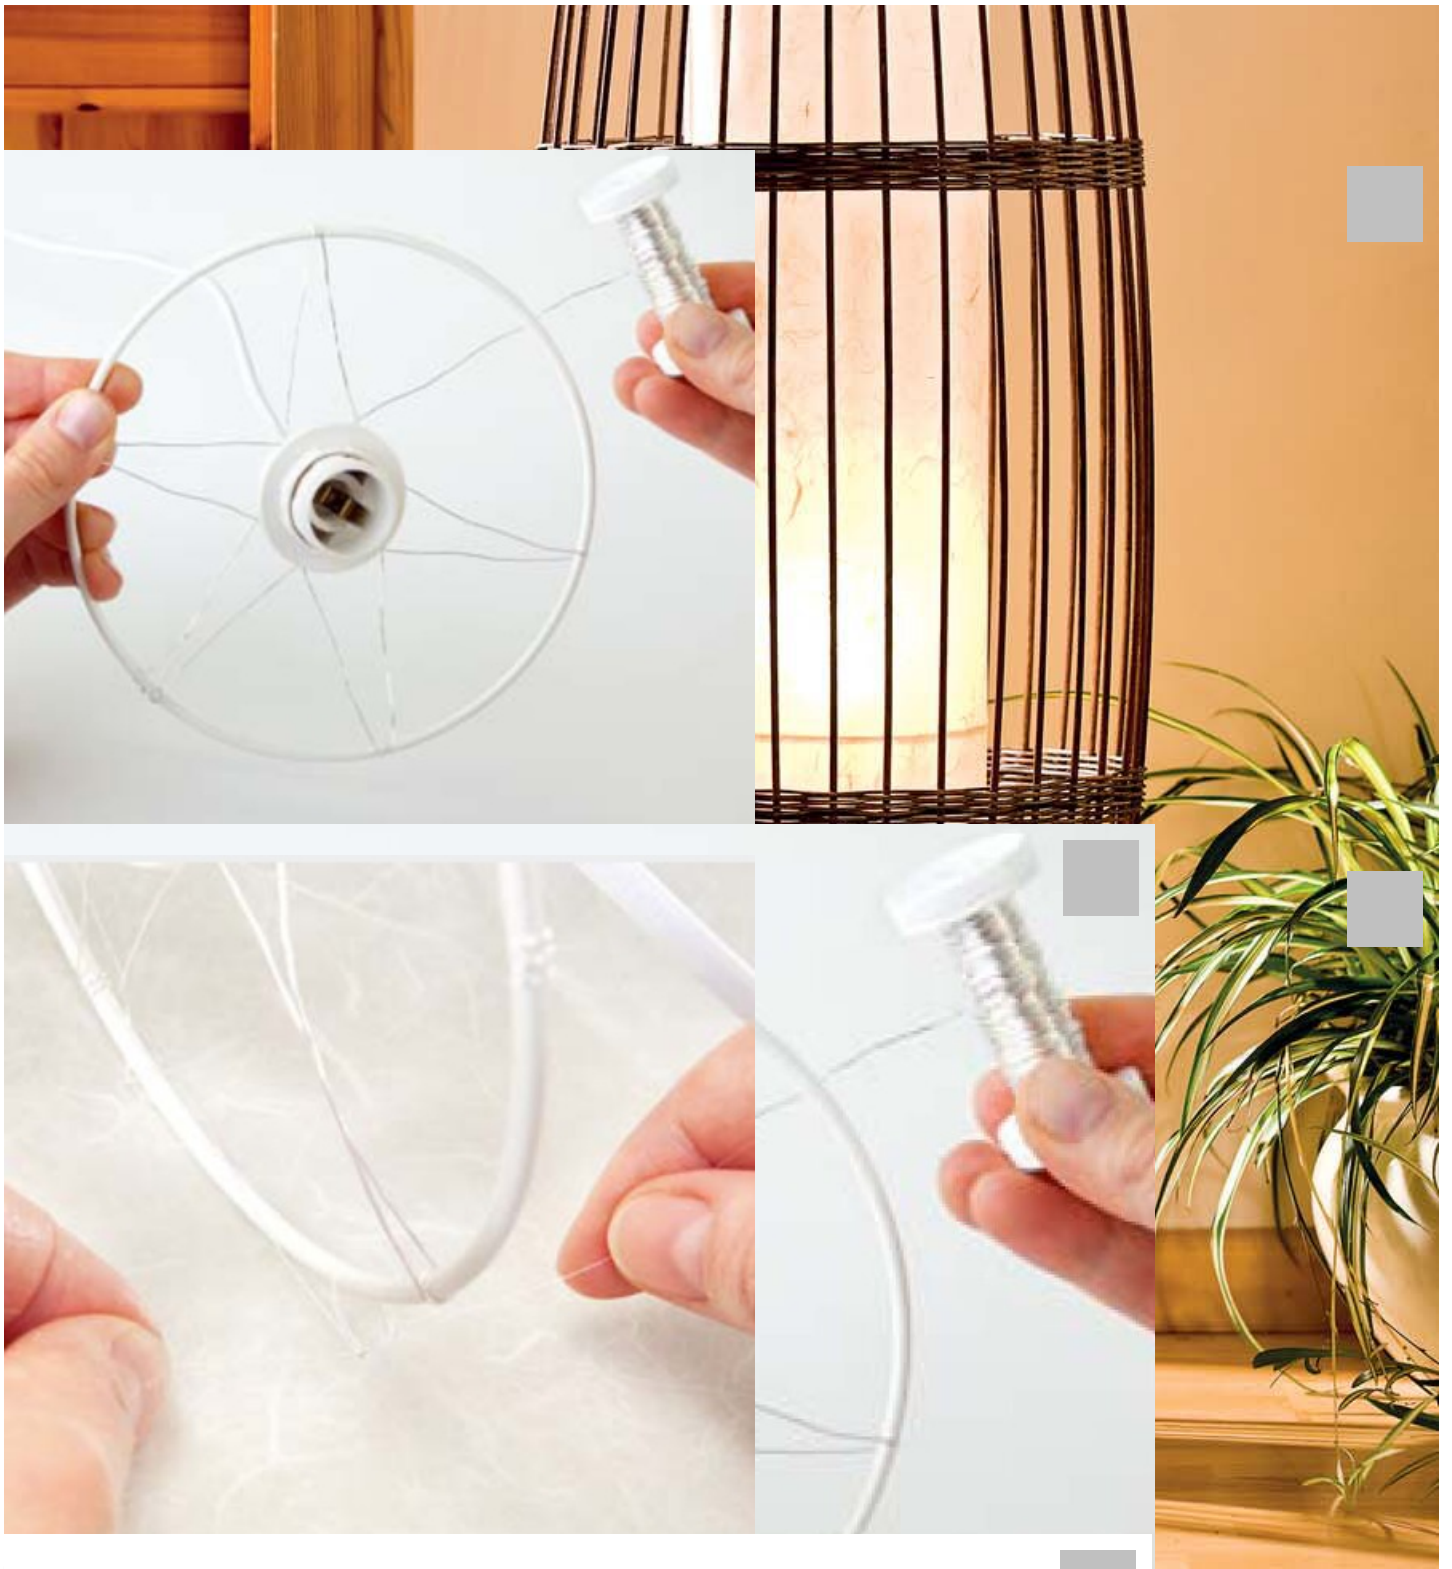

# Peddigree Floor Lamp

Instructions No. 1327

paint the large metal  
d ring provisionally over  
ring (see picture 3).

each bar goes around

use.

VBS Base for baskets "Round", Ø 25 cm

4,29 €

[Item details](#)

#### Article information:

Article number	Article name	Qty
660440	Beech round barØ 4 mm	36
650885	VBS Rattan cane natural, blue tape, Ø 2,0 mm125 g	1
240130	VBS lampshade foil, yard goods	1
706605-02	Straw silk VBS, 50x70cm, 3 sheetslvory	1
686679	VBS Lamp connection cable set "E14" with metal shade	1
754415-16	Wood stain, 50 mlSweet Chestnut	1
754415-18	Wood stain, 50 mlEbony	1
750028-40	Marabu decorative lacquer, 50 mlMedium Brown	1
750028-73	Marabu decorative lacquer, 50 mlBlack	1
640145	Silver wire 0.6 mm, 10 m	1
601108	Perlon thread, thickness 0.3 mm, 100 m	1
650656-60	Leather strap round, Ø 1 mmBrown	2
330350	VBS Painting sponges, 3 pieces	1
722025	VBS Napkin varnish "Glossy"250 ml	1
120340	VBS Napkin brush/Decoupage brush	1
50500	UHU superglue	1