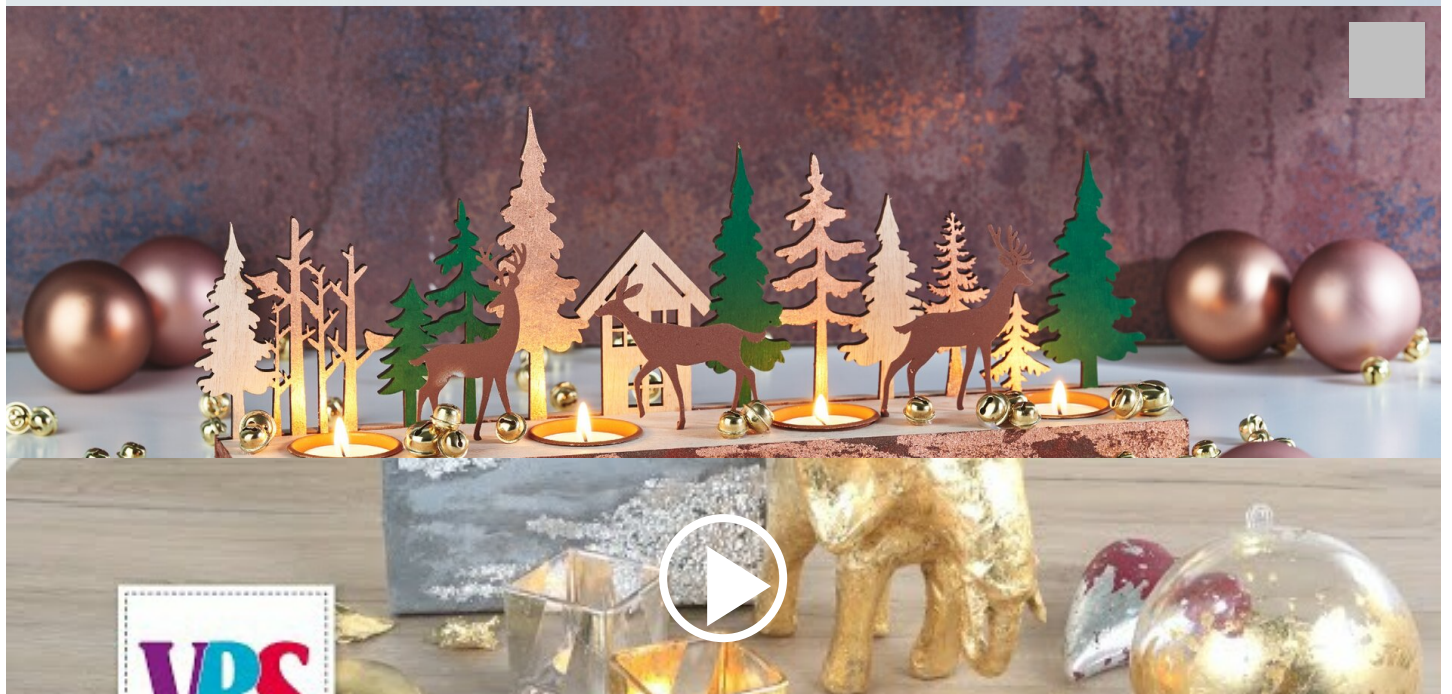

# Tea light holder Deer in the Forest

Instructions No. 2354

Difficulty: Beginner

Working time: 1 hour

Create this decorative tea light holder. It is made of wood and can be painted with colours. In our decoration example, we have given the tea light holder impressive accents with metal leaf. Since the tea light holder is equipped with four candles, it can also be used perfectly as an Advent arrangement.

Must Have

VBS tealight holder "Deer in the forest"

14,99 €

[Item details](#)

Quantity:

1

[Add to shopping cart](#)

Article information: