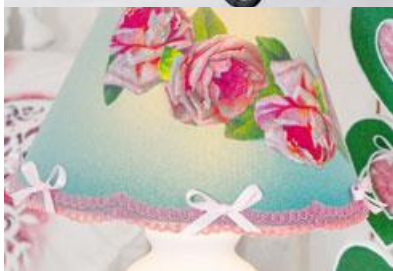

# Tischlampe in pastellfarbenem Landhaus-Stil

Instructions No. 994

This beautiful, **romantic lamp** is covered with fabric and lace. The lush green creates a striking contrast to the rose motif from Straw silk paper. Decorate this table lamp with small details and make it your personal favourite.